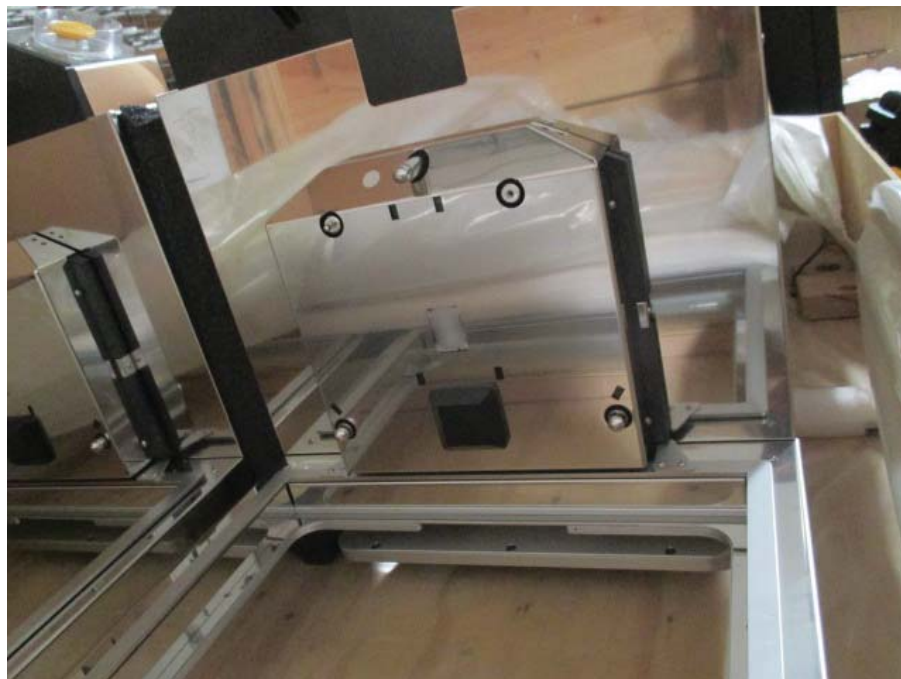

Interested parties may contact Bridge Tronic Global for additional information at +1 949.396.1395 or sales@bridgetronic.com

QUICK
LEAD TIMES

QUALITY
EQUIPMENT

COMPETITIVE
PRICING