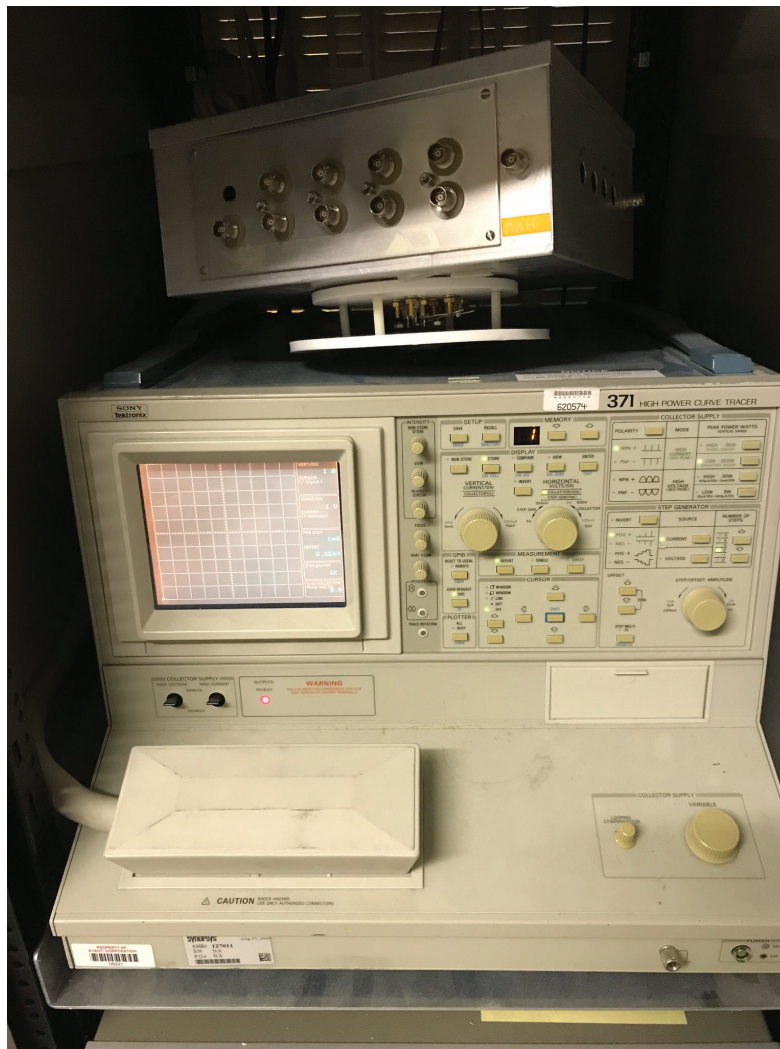

Tektronix 371 High Power Curve Tracer

Asset ID: 40782

More Photos on Following Pages

To our knowledge, the information contained in this data sheet is accurate, but it may contain errors and we do not warrant the completeness or accuracy of this data.