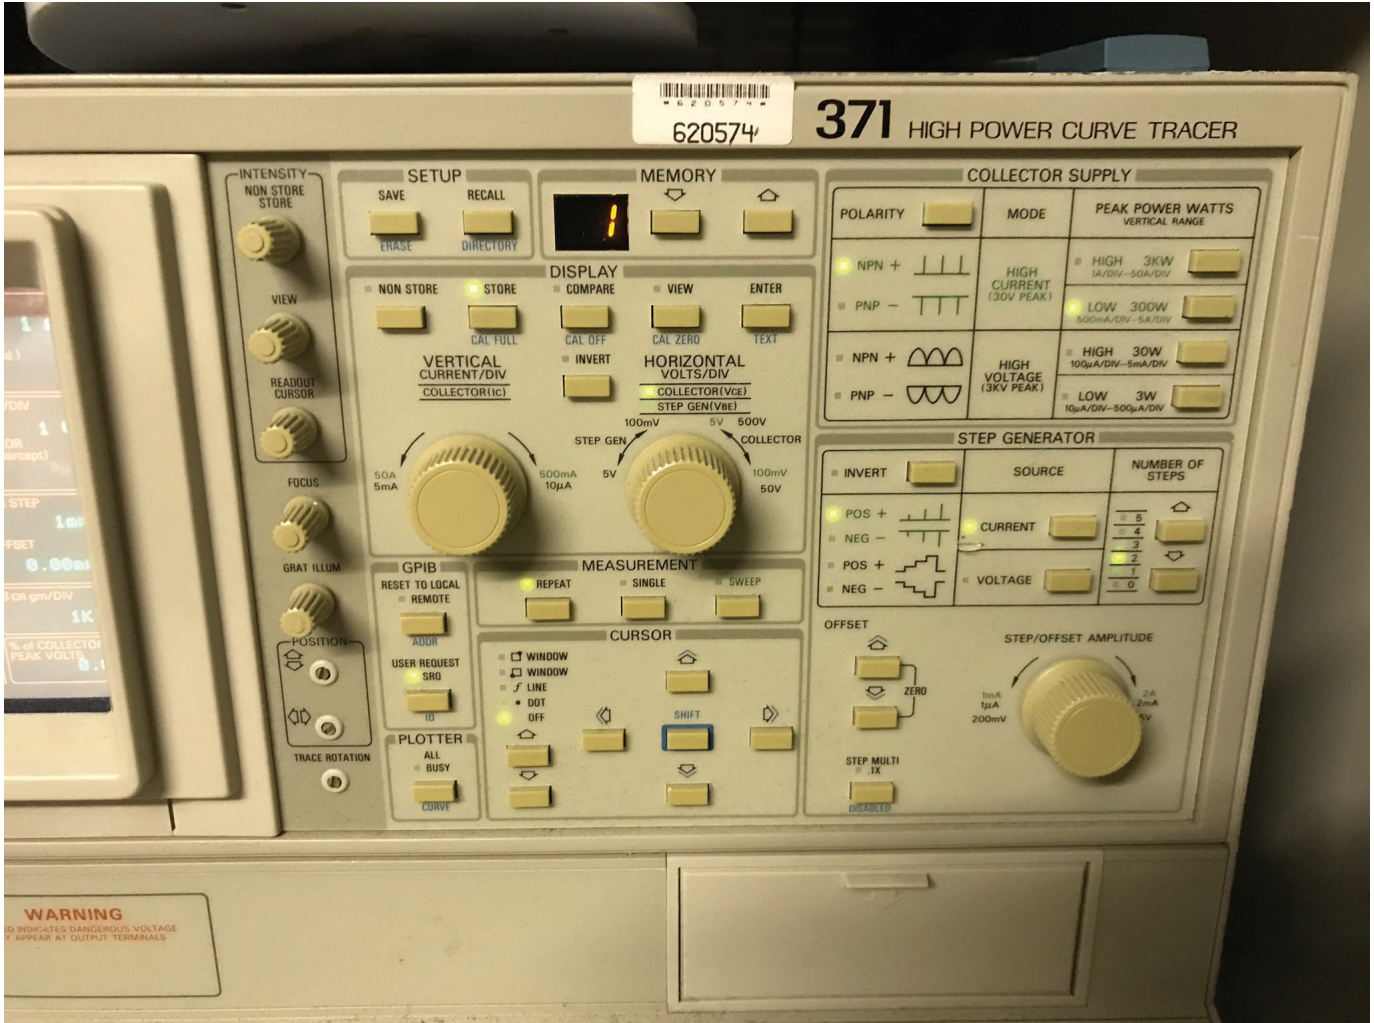

Interested parties may contact Bridge Tronic Global for additional information at +1 949.396.1395 or sales@bridgetronic.com

QUICK
LEAD TIMES

QUALITY
EQUIPMENT

COMPETITIVE
PRICING