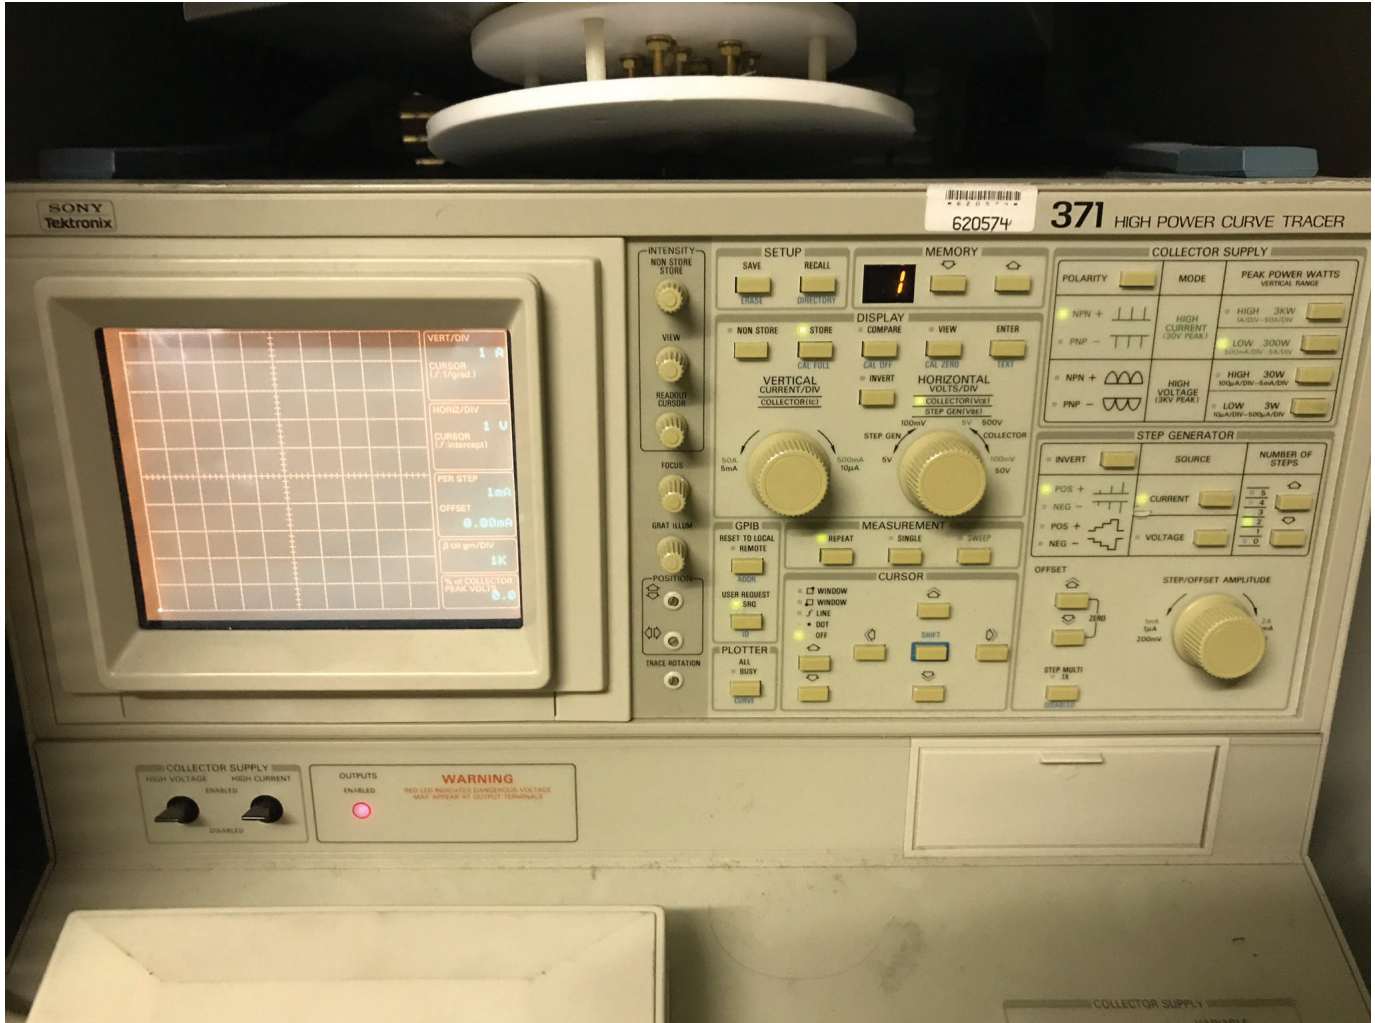

Interested parties may contact Bridge Tronic Global for additional information at +1 949.396.1395 or sales@bridgetronic.com

QUICK
LEAD TIMES

QUALITY
EQUIPMENT

COMPETITIVE
PRICING