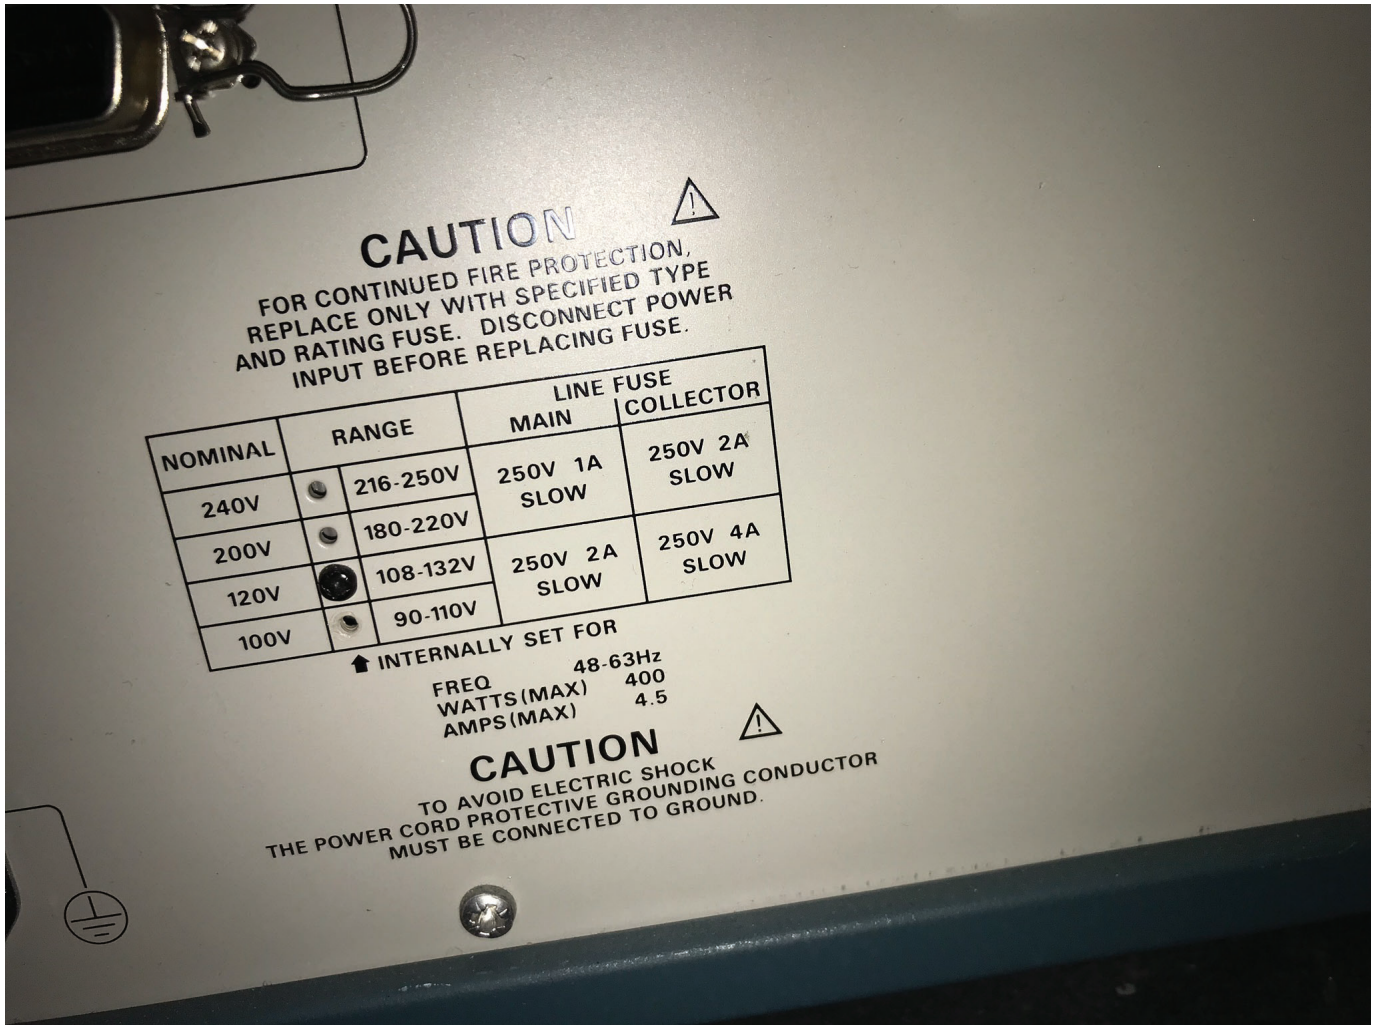

Interested parties may contact Bridge Tronic Global for additional information at +1 949.396.1395 or sales@bridgetronic.com

QUICK
LEAD TIMES

QUALITY
EQUIPMENT

COMPETITIVE
PRICING