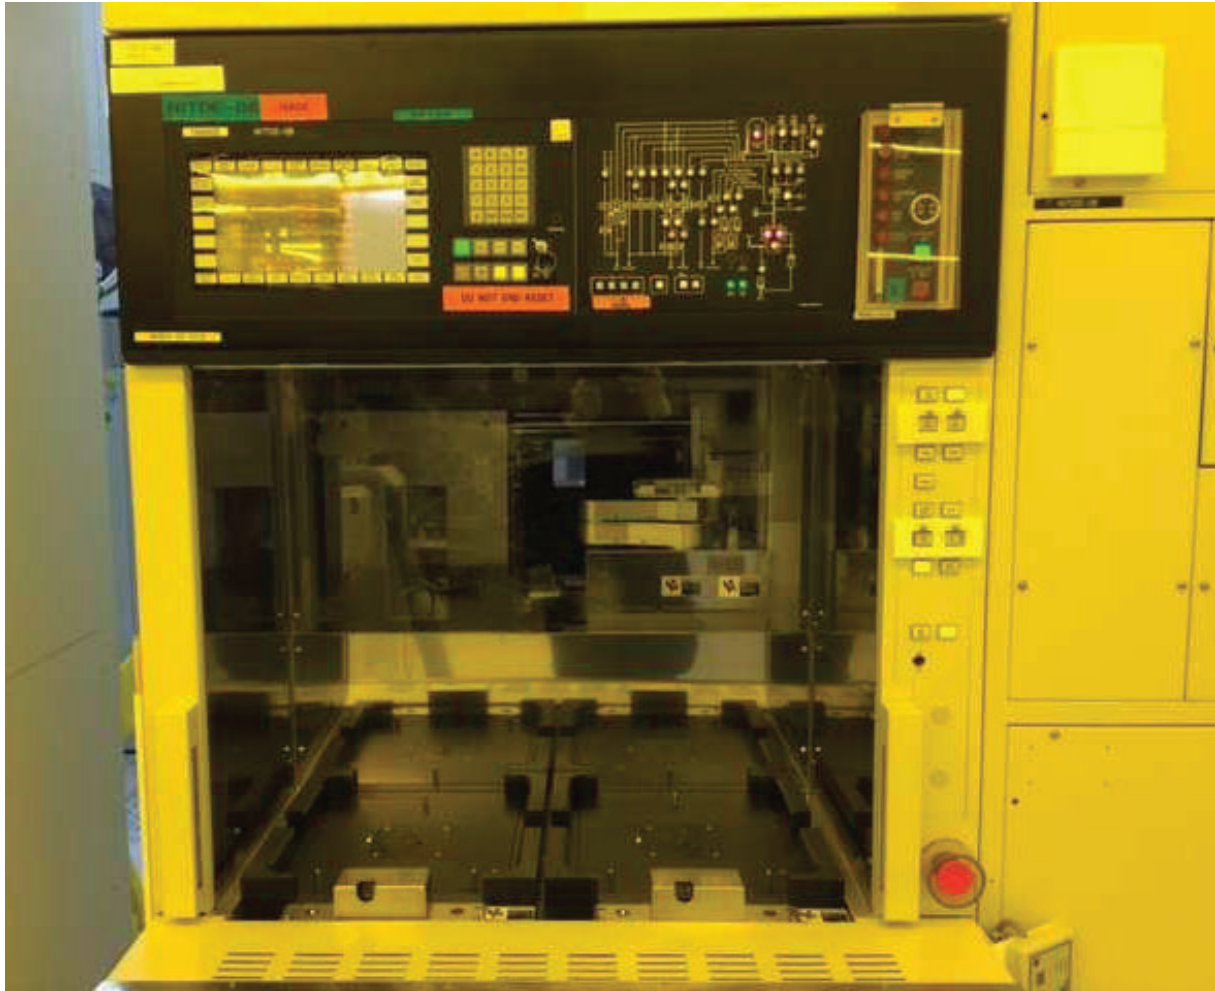

Interested parties may contact Bridge Tronic Global for additional information at +1 949.396.1395 or sales@bridgetronic.com

QUICK
LEAD TIMES

QUALITY
EQUIPMENT

COMPETITIVE
PRICING