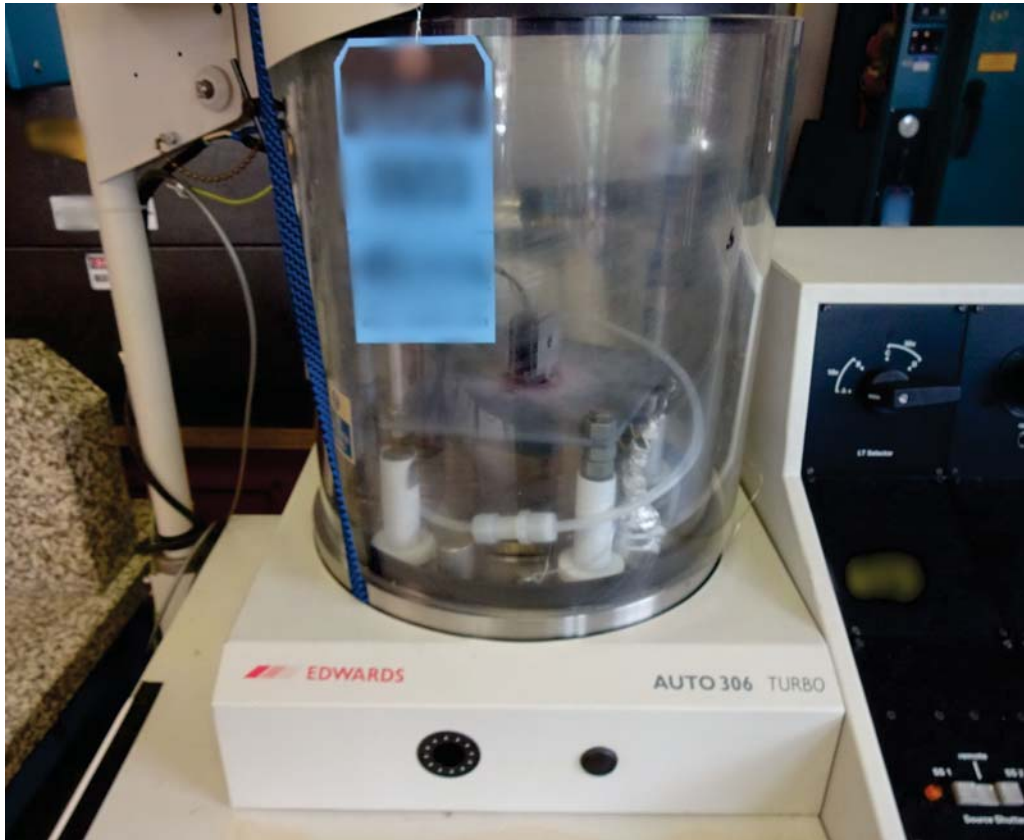

Interested parties may contact Bridge Tronic Global for additional information at +1 949.396.1395 or sales@bridgetronic.com

QUICK
LEAD TIMES

QUALITY
EQUIPMENT

COMPETITIVE
PRICING