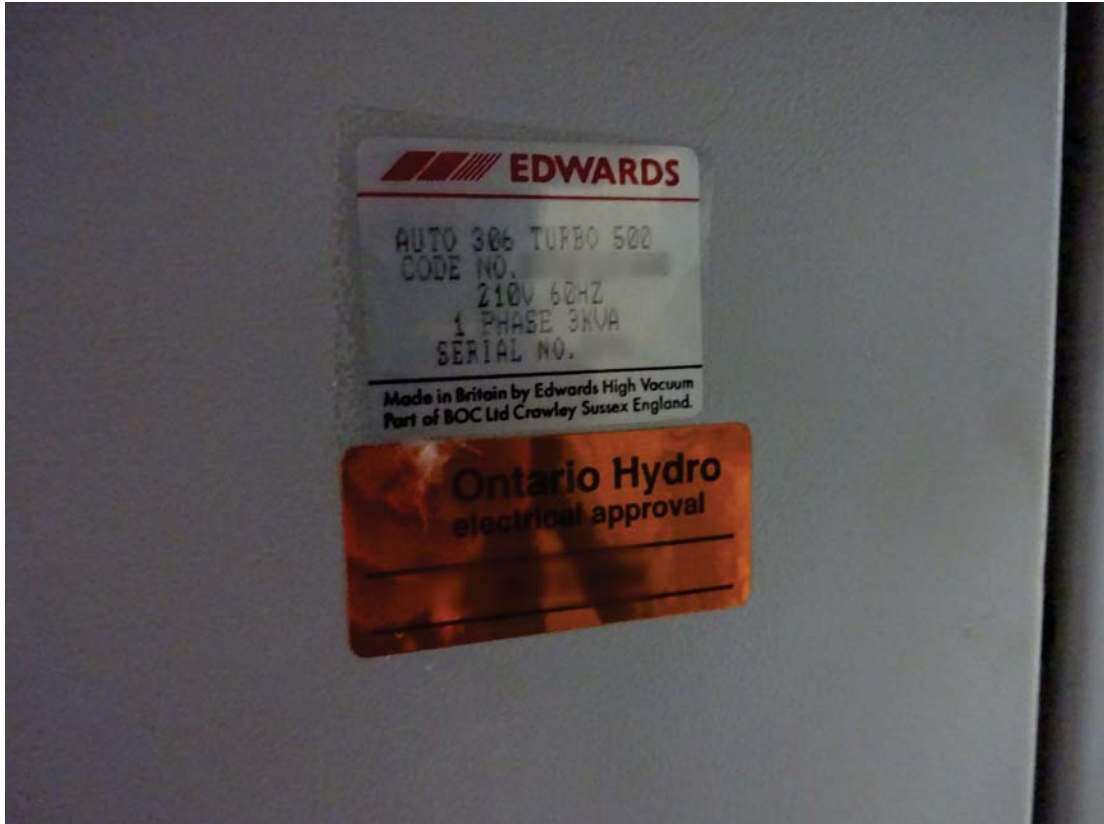

Interested parties may contact Bridge Tronic Global for additional information at +1 949.396.1395 or sales@bridgetronic.com

QUICK
LEAD TIMES

QUALITY
EQUIPMENT

COMPETITIVE
PRICING