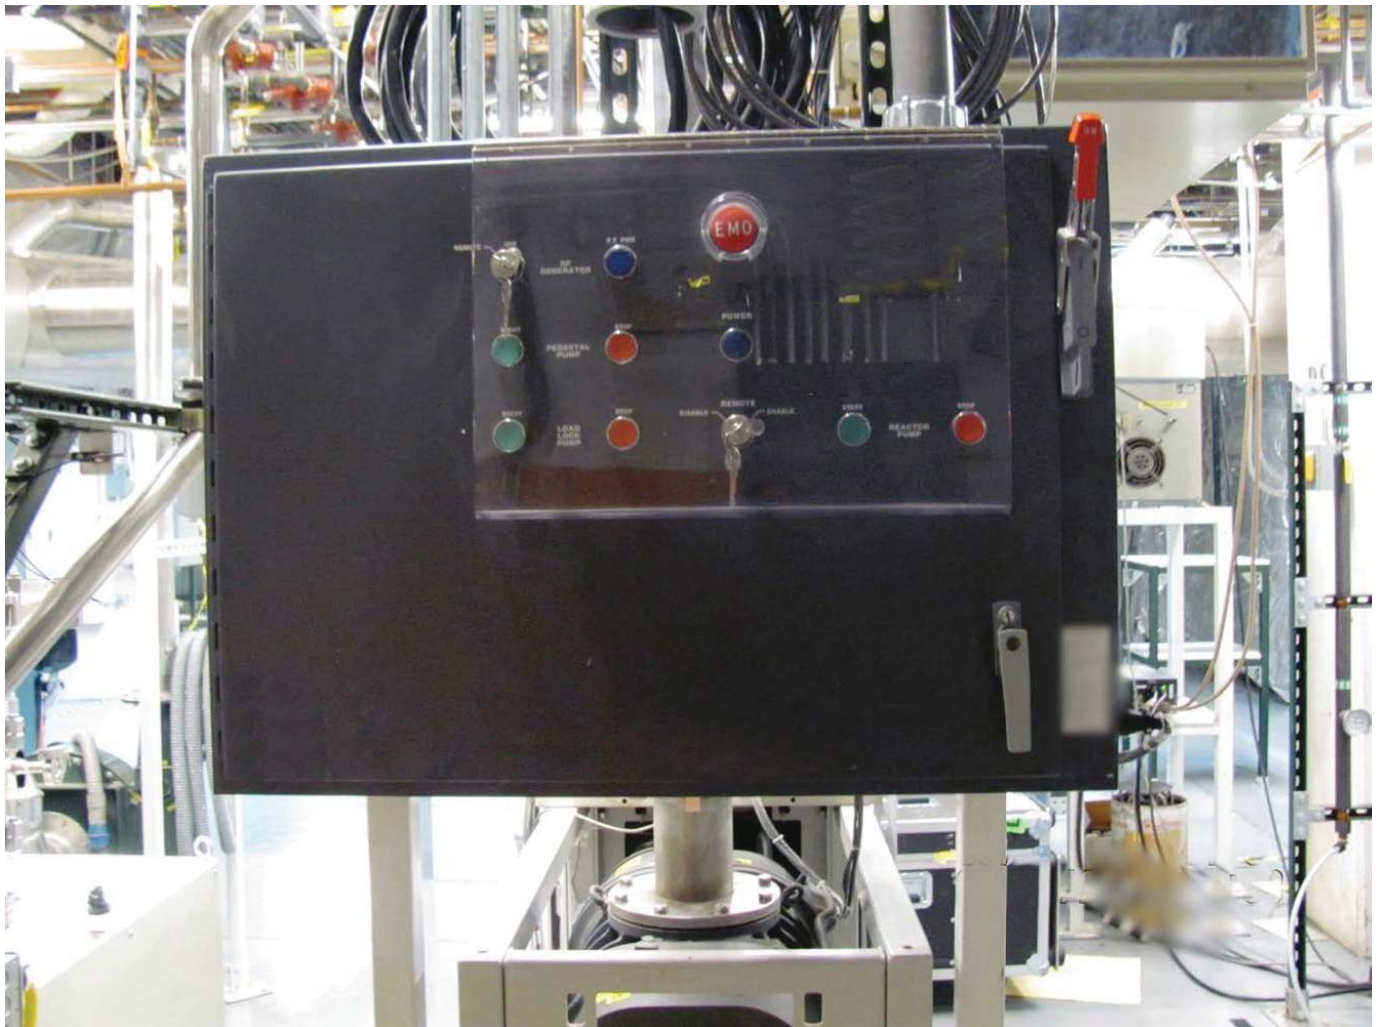

Interested parties may contact Bridge Tronic Global for additional information at +1 949.396.1395 or sales@bridgetronic.com

QUICK
LEAD TIMES

QUALITY
EQUIPMENT

COMPETITIVE
PRICING