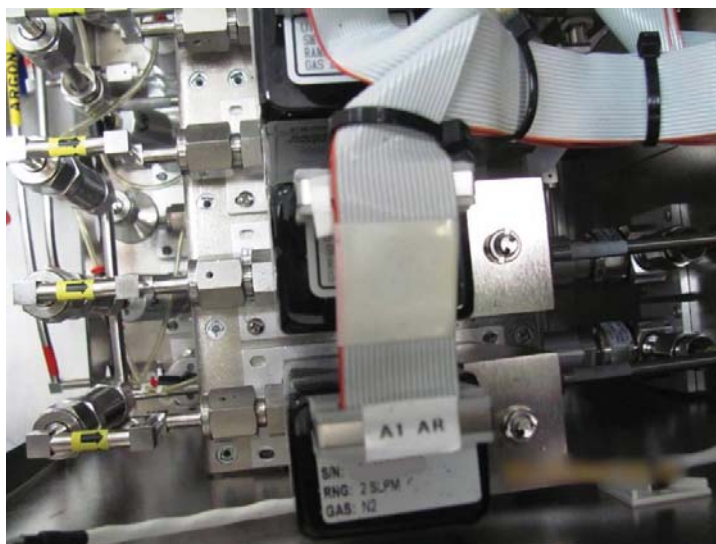

BT Bridge Tronic

— G L O B A L —

Interested parties may contact Bridge Tronic Global for additional information at +1 949.396.1395 or sales@bridgetronic.com

QUICK
LEAD TIMES

QUALITY
EQUIPMENT

COMPETITIVE
PRICING

425 30th Street Suite 26 | Newport Beach, CA 92663 USA | Office: +1 949.396.1395