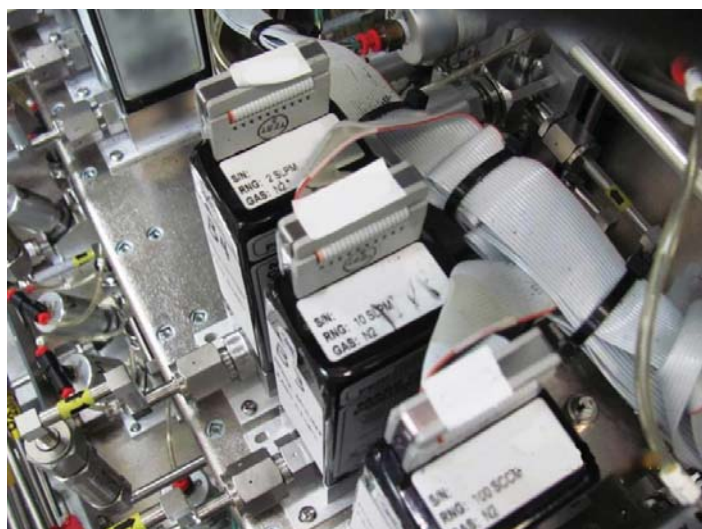

BT Bridge Tronic

— G L O B A L —

Interested parties may contact Bridge Tronic Global for additional information at +1 949.396.1395 or sales@bridgetronic.com

QUICK
LEAD TIMES

QUALITY
EQUIPMENT

COMPETITIVE
PRICING

425 30th Street Suite 26 | Newport Beach, CA 92663 USA | Office: +1 949.396.1395