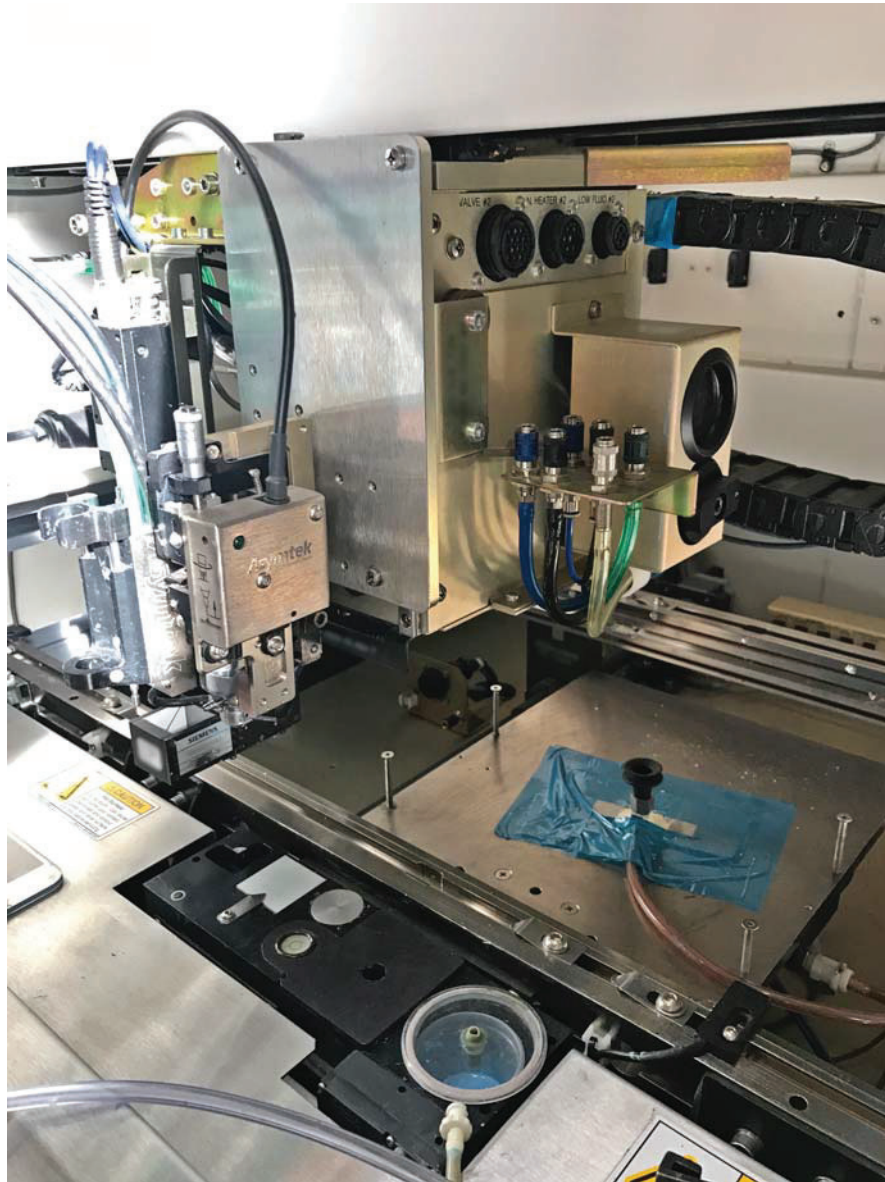

Interested parties may contact Bridge Tronic Global for additional information at +1 949.396.1395 or sales@bridgetronic.com

QUICK
LEAD TIMES

QUALITY
EQUIPMENT

COMPETITIVE
PRICING