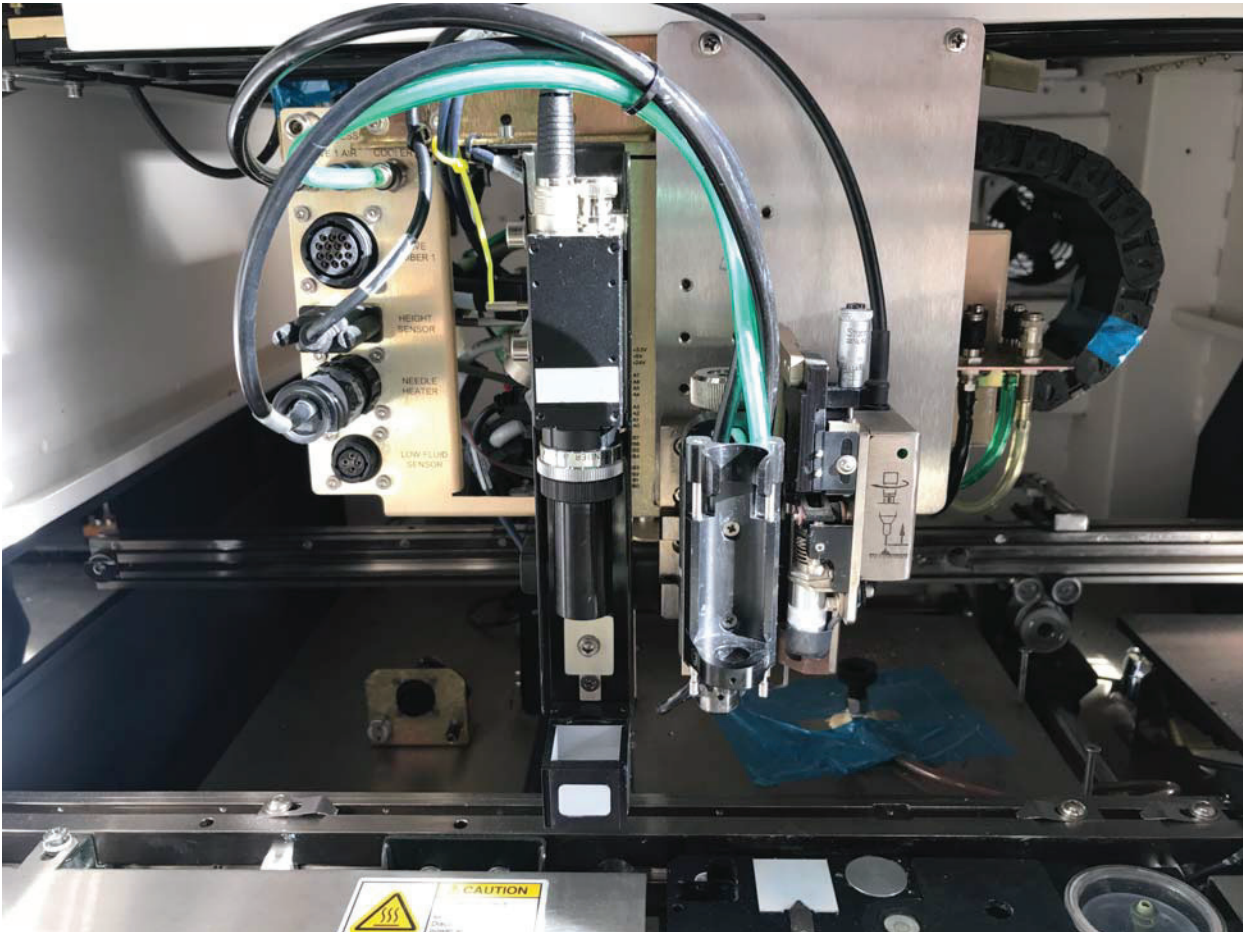

Interested parties may contact Bridge Tronic Global for additional information at +1 949.396.1395 or sales@bridgetronic.com

QUICK
LEAD TIMES

QUALITY
EQUIPMENT

COMPETITIVE
PRICING