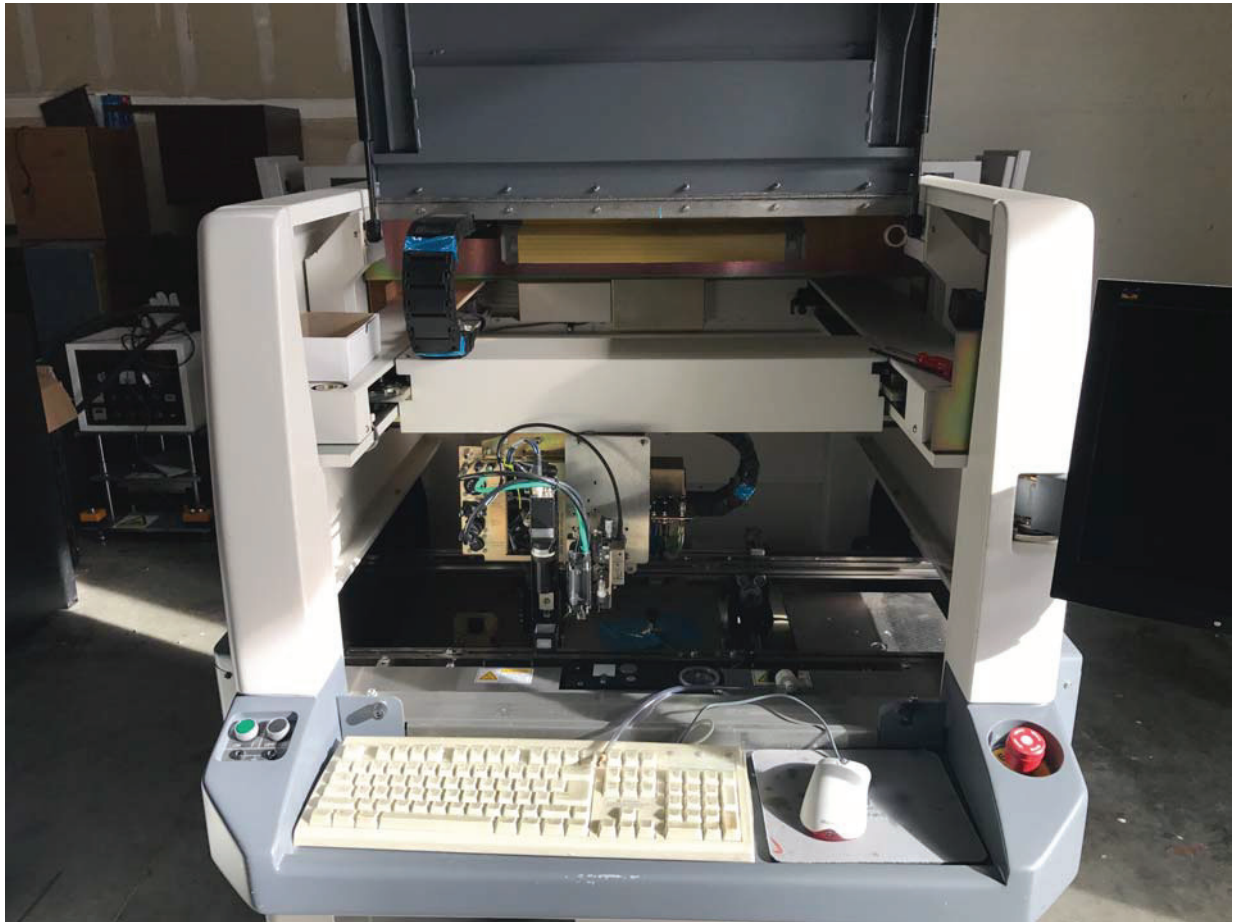

Interested parties may contact Bridge Tronic Global for additional information at +1 949.396.1395 or sales@bridgetronic.com

QUICK
LEAD TIMES

QUALITY
EQUIPMENT

COMPETITIVE
PRICING