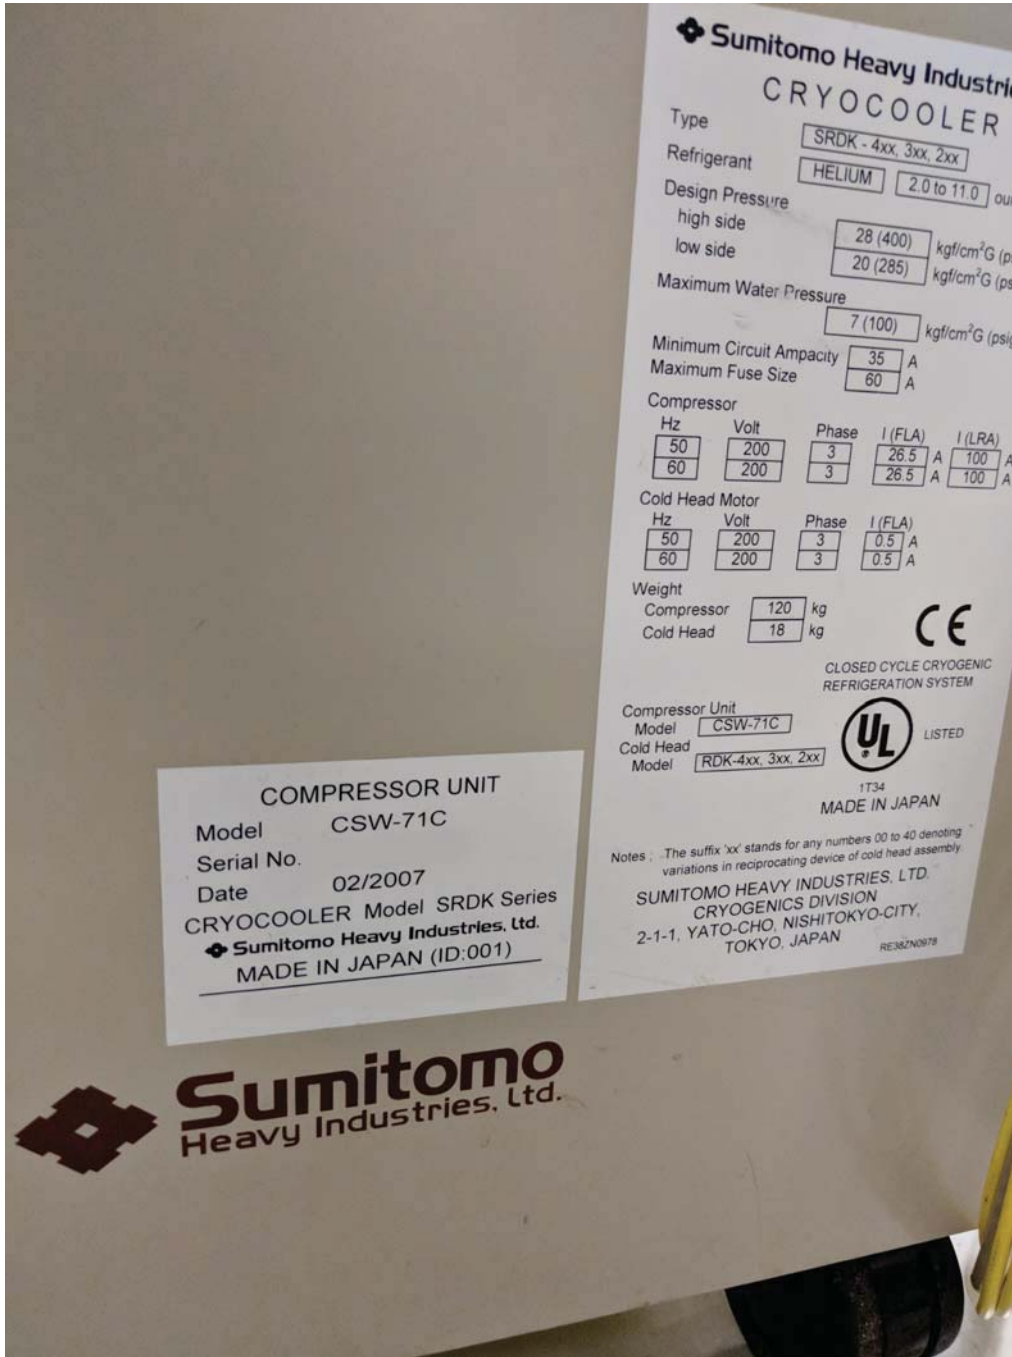

Interested parties may contact Bridge Tronic Global for additional information at +1 949.396.1395 or sales@bridgetronic.com

QUICK LEAD TIMES

QUALITY EQUIPMENT

COMPETITIVE PRICING